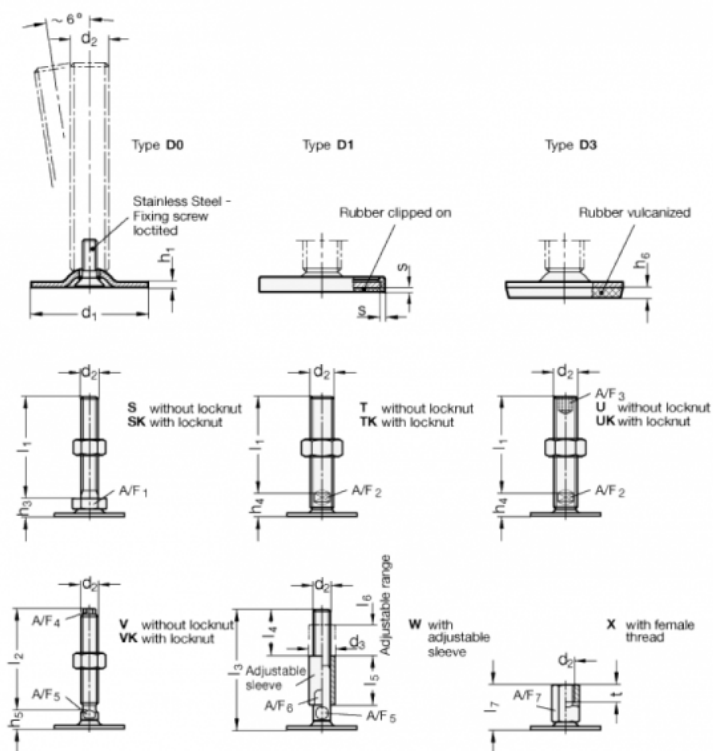

Article number: 204150M12125D0SK  
 Description: E+G levelling foot  
 GN 41-50-M12-125-D0-SK  
 Note: SK With nut, External hexagon at the bottom

## Measures

A/F1 = 17  
 d1 = 50  
 d2 = M12  
 h1 = 2.5  
 h3 = 11  
 h6 =  
 l1 = 125  
 s =